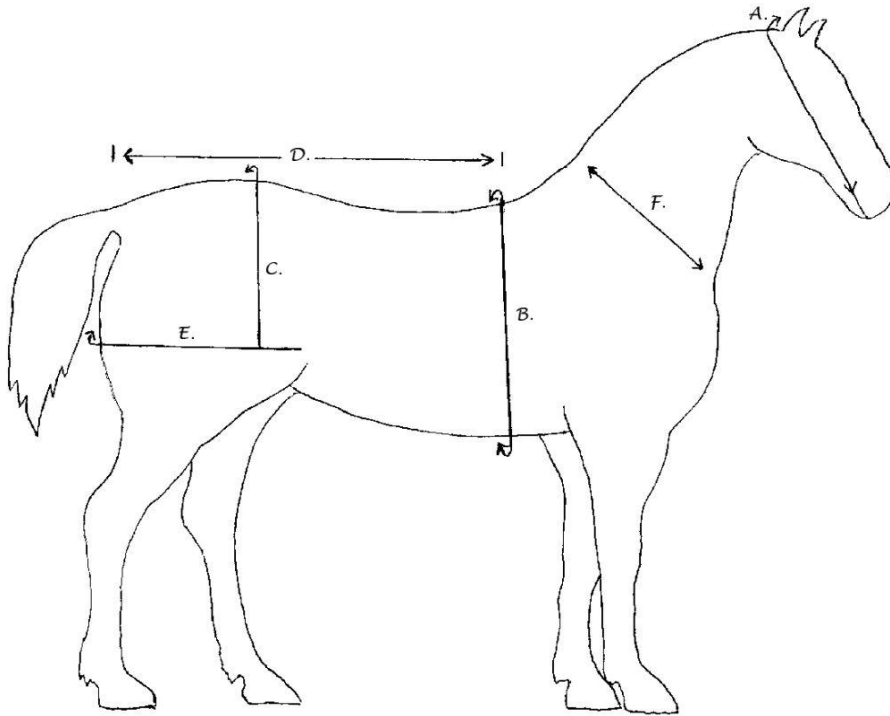

## Harness Measurements for Mini to Draft

- A.** From Corner of mouth to corner of mouth
- B.** Girth (around body)
- C.** Over loin
- D.** From Saddle to dock
- E.** From flank to flank
- F.** Collar size (measure in a straight line, NOT around the neck)

	<b>Mini</b>	<b>Sm. Pony</b>	<b>Lg. Pony</b>	<b>Cob</b>	<b>Driving</b>	<b>Draft</b>
<b>A</b>	30"-35"	36"-40"	38"-44"	38"-44"	42"-48"	48"-58"
<b>B</b>	40"-52"	52"-66"	56"-70"	58"-72"	68"-83"	76"-104"
<b>C</b>	28"-34"	34"-40"	40"-52"	42"-56"	57"-62"	52"-70"
<b>D</b>	22"-27"	26"-32"	28"-34"	28"-34"	28"-38"	38"-48"
<b>E</b>	28"-32"	30"-34"	34"-38"	38"-42"	42"-48"	48"-54"
<b>F</b>						